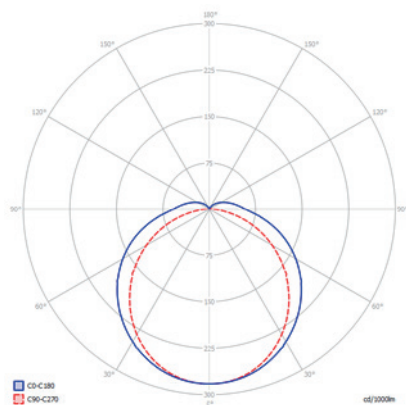

Wars 2x120

MODELE AWARYJNE PRZYSTOSOWANE DO NISKICH TEMPERATUR / EMERGENCY MODELS ADAPTED FOR LOW TEMPERATURES

Model / Model	Numer katalogowy / Catalogue number	Moc całkowita / Total power	Moc awaryjna / Emergency power	Strumień świetlny sieciowy / Mains luminous flux	Strumień świetlny awaryjny / Emergency luminous flux	Tryb / Mode	Autonomia / Autonomy	Akumulator / Battery Pack	Test / Test
WARS 2X60 M 3H MT 4000KLT	93185	41W	2W	2793 lm	295 lm	M	3h	NiCd 3,6V 4000mAh	MT
WARS 2X120 M 3H MT 4000KLT	93182	66W	2W	4825 lm	277 lm	M	3h	NiCd 3,6V 4000mAh	MT
WARS 2X150 M 3H MT 4000KLT	93186	77W	2W	6092 lm	249 lm	M	3h	NiCd 3,6V 4000mAh	MT

M - tryb sieciowo-awaryjny / maintained mode

MT - test ręczny / manual test

LT - Model przystosowany do niskich temperatur (do t_a -25°C) / Model adapted for low temperatures (up to t_a -25°C)

MODELE DO BATERII CENTRALNEJ / MODELS FOR CENTRAL BATTERY

Model / Model	Numer katalogowy / Catalogue number	Moc całkowita / Total power	Strumień świetlny / Luminous flux	Temperatura barwowa / Colour temperature
WARS 1X60 CB 4000K	93107	19W	2101 lm	4000K
WARS 2X60 CB 4000K	93108	24W	2742 lm	4000K
WARS 1X120 CB 4000K	93109	39W	3262 lm	4000K
WARS 2X120 CB 4000K	93110	49W	4599 lm	4000K
WARS 1X150 CB 4000K	93111	49W	4936 lm	4000K
WARS 2X150 CB 4000K	93112	60W	5828 lm	4000K

CB - bateria centralna / central battery

MODELE DO WELLS (test centralny) / MODELS FOR WELLS (central test)