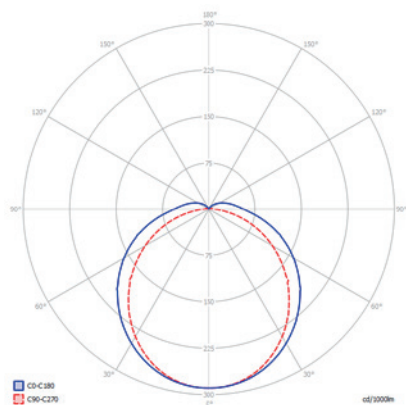

Wars 2x60

MODELE AWARYJNE PRZYSTOSOWANE DO NISKICH TEMPERATUR / EMERGENCY MODELS ADAPTED FOR LOW TEMPERATURES

Model / Model	Numer katalogowy / Catalogue number	Moc całkowita / Total power	Moc awaryjna / Emergency power	Strumień świetlny sieciowy / Mains luminous flux	Strumień świetlny awaryjny / Emergency luminous flux	Tryb / Mode	Autonomia / Autonomy	Akumulator / Battery Pack	Test / Test
WARS 2X60 M 3H MT 4000KLT	93185	41W	2W	2793 lm	295 lm	M	3h	NiCd 3,6V 4000mAh	MT
WARS 2X120 M 3H MT 4000KLT	93182	66W	2W	4825 lm	277 lm	M	3h	NiCd 3,6V 4000mAh	MT
WARS 2X150 M 3H MT 4000KLT	93186	77W	2W	6092 lm	249 lm	M	3h	NiCd 3,6V 4000mAh	MT

M - tryb sieciowo-awaryjny / maintained mode

MT - test ręczny / manual test

LT - Model przystosowany do niskich temperatur (do t_a -25°C) / Model adapted for low temperatures (up to t_a -25°C)

MODELE DO BATERII CENTRALNEJ / MODELS FOR CENTRAL BATTERY

Model / Model	Numer katalogowy / Catalogue number	Moc całkowita / Total power	Strumień świetlny / Luminous flux	Temperatura barwowa / Colour temperature
WARS 1X60 CB 4000K	93107	19W	2101 lm	4000K
WARS 2X60 CB 4000K	93108	24W	2742 lm	4000K
WARS 1X120 CB 4000K	93109	39W	3262 lm	4000K
WARS 2X120 CB 4000K	93110	49W	4599 lm	4000K
WARS 1X150 CB 4000K	93111	49W	4936 lm	4000K
WARS 2X150 CB 4000K	93112	60W	5828 lm	4000K

CB - bateria centralna / central battery

MODELE DO WELLS (test centralny) / MODELS FOR WELLS (central test)