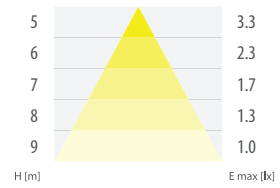

VELLA SOH 400