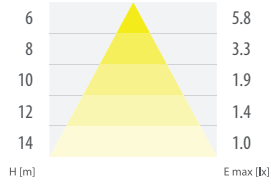

VELLA SO 125