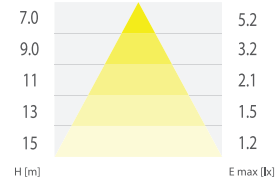

VELLA SO 350